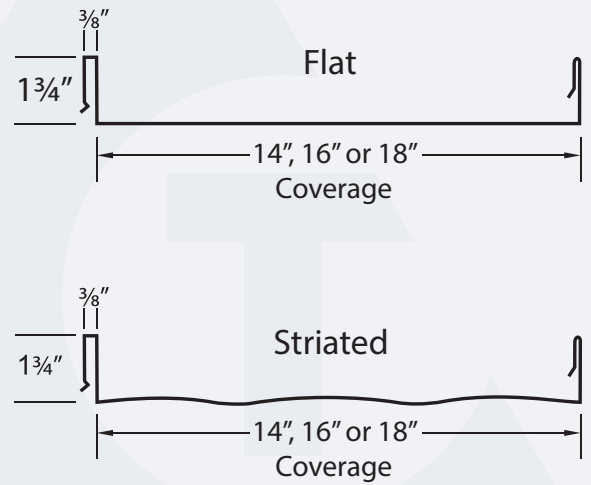

SNAP LOC *Concealed Fastener Roof Panel*

Snap Loc metal panels are a perfect fit for residential and many architectural and commercial applications. The panels combine a clean, attractive look with strength and durability. Snap Loc is self-locking and watertight making it an appealing, smart choice for new or re-roofing projects.

Fastener: Concealed Fastener

Finishes: Premium Kynar

Metals: Galvanized, Galvalume®,
Copper

Gauges: 26 GA and 24 GA

Features:

- Architectural/ structural integral standing seam panel
- Applies over open framing or solid substrate
- Snap together panel system
- Minimum roof slope: 1:12
- Cut to the inch