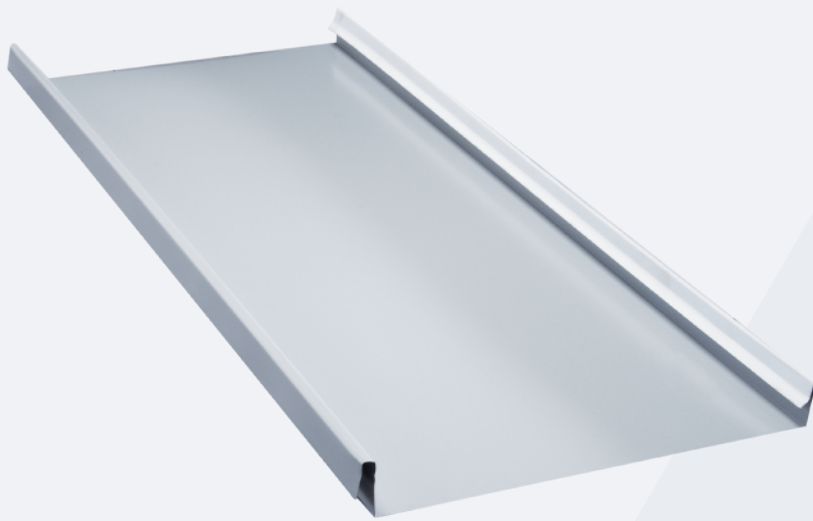

SNAP LOC *Concealed Fastener Roof Panel*

Snap Loc metal panels are a perfect fit for residential and many architectural and commercial applications. The panels combine a clean, attractive look with strength and durability. Snap Loc is self-locking and watertight making it an appealing, smart choice for new or re-roofing projects.

Fastener: Concealed Fastener

Finishes: Premium Kynar

Metals: Galvanized, Galvalume®,
Copper

Gauges: 26 GA and 24 GA

Features:

- Architectural/ structural integral standing seam panel
- Applies over open framing or solid substrate
- Snap together panel system
- Minimum roof slope: 1:12
- Cut to the inch